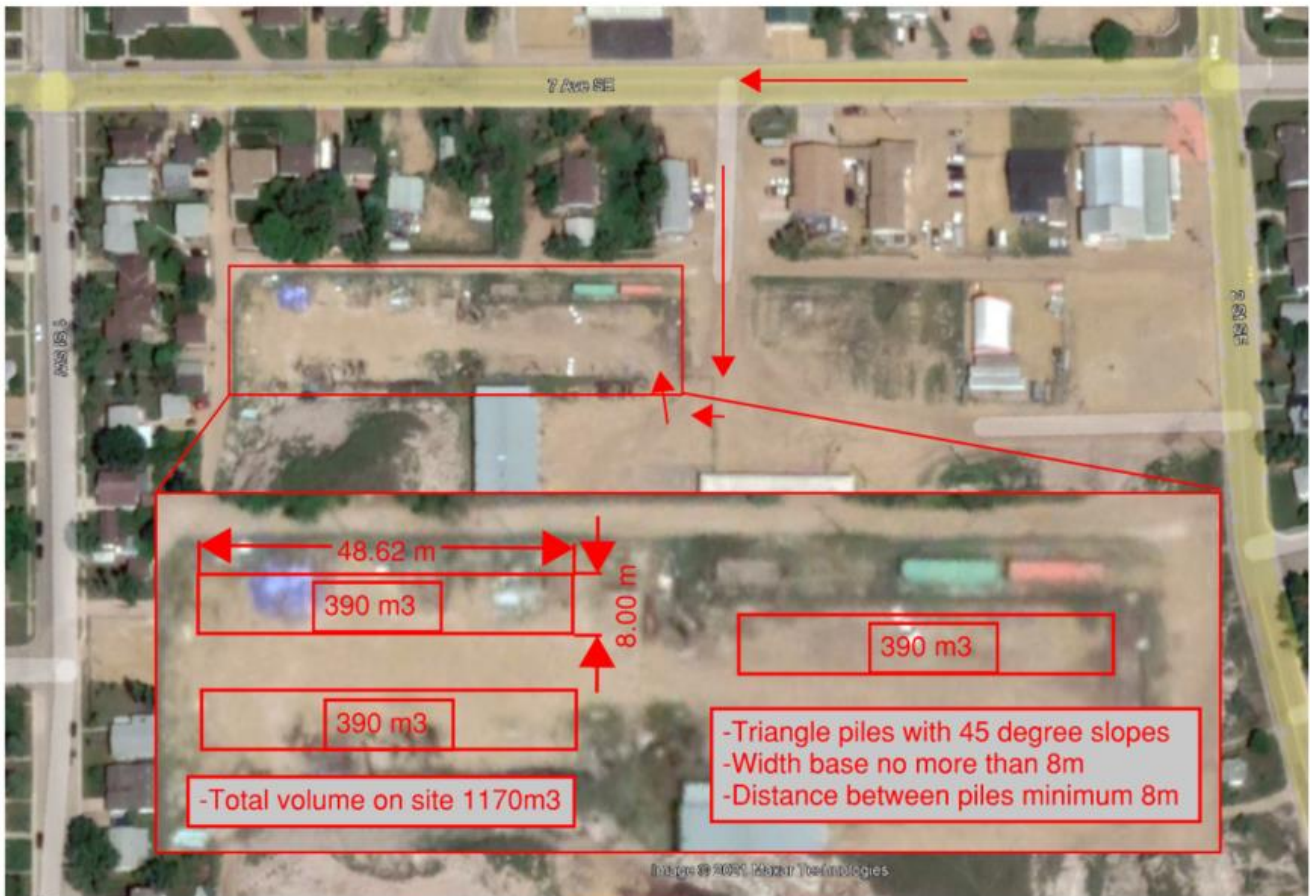

**Location:** Public Works Storage Yard

**Address:** 117 7 Ave SE, Drumheller

**117 7 Ave SE, Drumheller**

**Location:** AG Society Grounds

**Contact:** Drumheller Off Road Vehicle Association (DORVA). Doug Peter (403-321-9682)

**Address:** 5 St SE & Institution Rd SE, Drumheller

**Location:** Drumheller & District Regional Landfill ("Landfill")

**Address:** 2500 Highway 10 East Drumheller, AB T0J 0Y0

**Phone:** 403-823-1345

**Email:** [info@drumhellerlandfill.com](mailto:info@drumhellerlandfill.com)