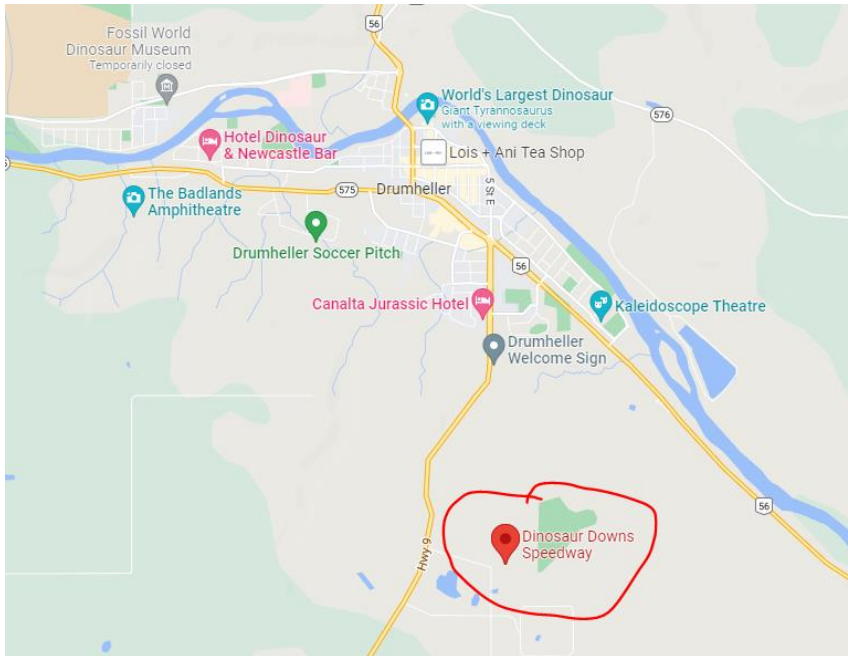

**Location:** Public Works Storage Yard

**Address:** 117 7 Ave SE, Drumheller

**117 7 Ave SE, Drumheller**

**Location:** AG Society Grounds

**Contact:** Drumheller Off Road Vehicle Association (DORVA). Doug Peter (403-321-9682)

**Address:** 5 St SE & Institution Rd SE, Drumheller

**Location:** Drumheller & District Regional Landfill ("Landfill")

**Address:** 2500 Highway 10 East Drumheller, AB T0J 0Y0

**Phone:** 403-823-1345

**Email:** [info@drumhellerlandfill.com](mailto:info@drumhellerlandfill.com)