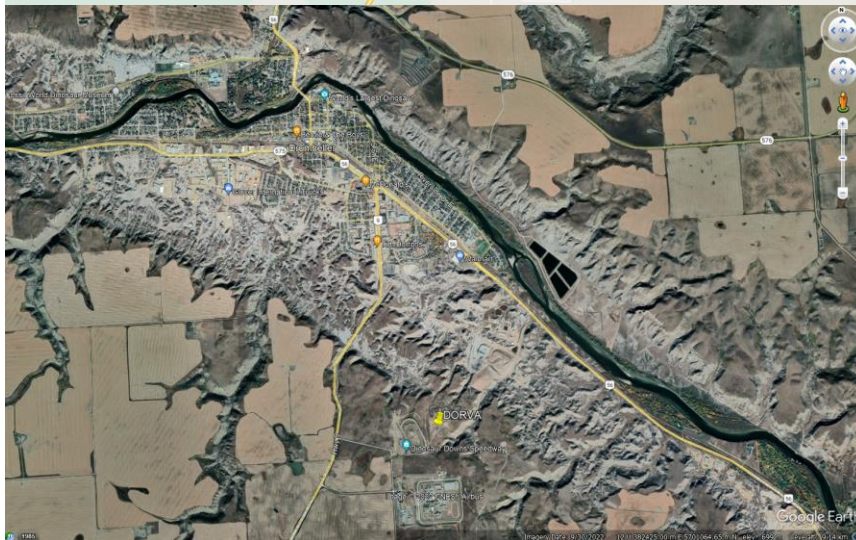

**Location:** Public Works Storage Yard

**Address:** 117 7 Ave SE, Drumheller

**117 7 Ave SE, Drumheller**

**Location:** AG Society Grounds

**Contact:** Drumheller Off Road Vehicle Association (DORVA). Doug Peter (403-321-9682)

**Address:** 5 St SE & Institution Rd SE, Drumheller

**Location:** Drumheller & District Regional Landfill ("Landfill")

**Address:** 2500 Highway 10 East Drumheller, AB T0J 0Y0

**Phone:** 403-823-1345

**Email:** [info@drumhellerlandfill.com](mailto:info@drumhellerlandfill.com)