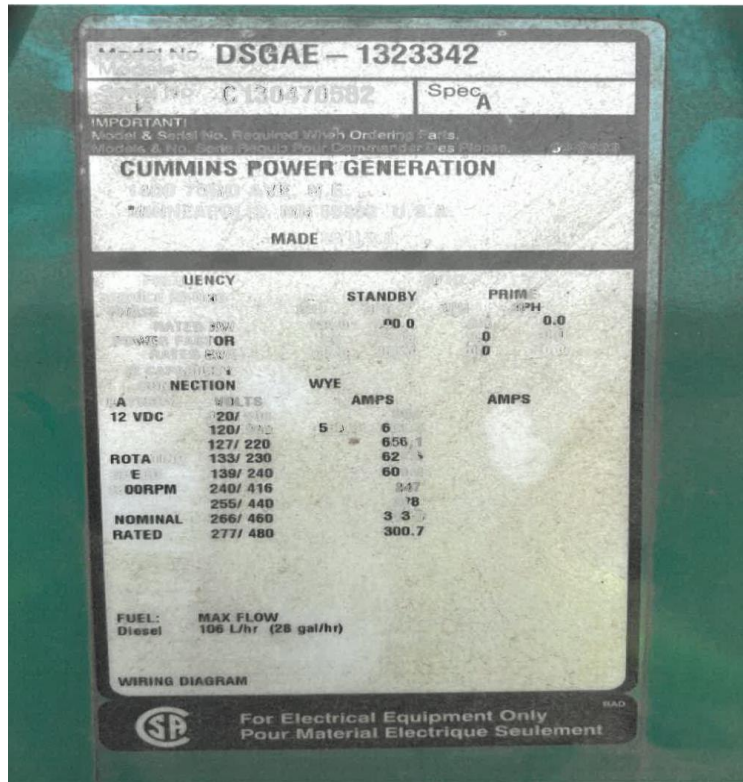

Town Hall

Model Plate: