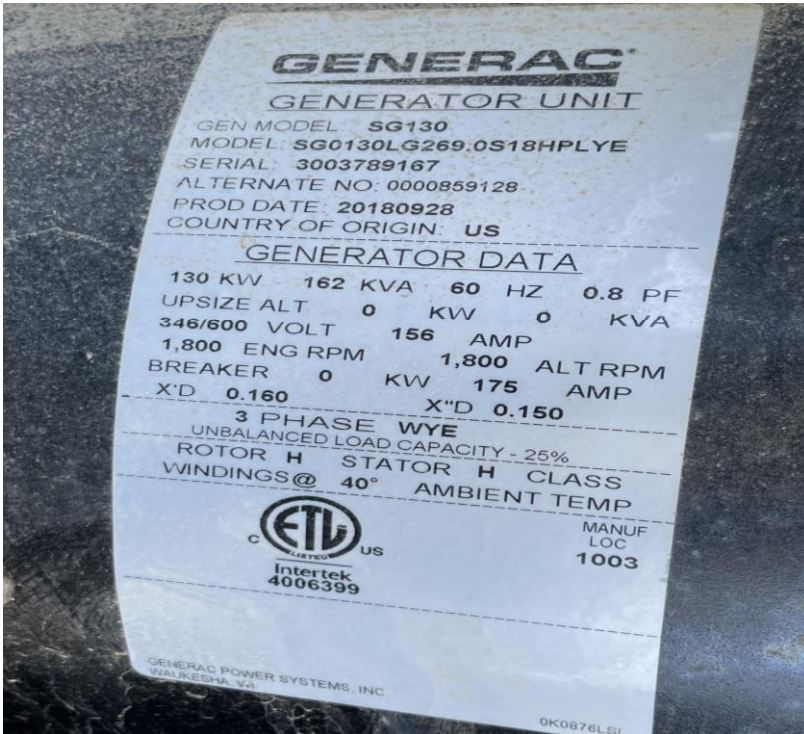

Model Plate: