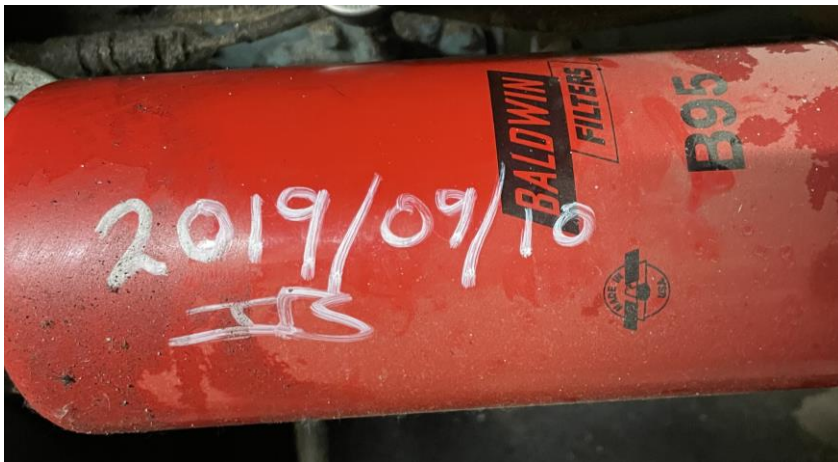

## Water Treatment Plant

Generator:

Model Plate:

Filter: