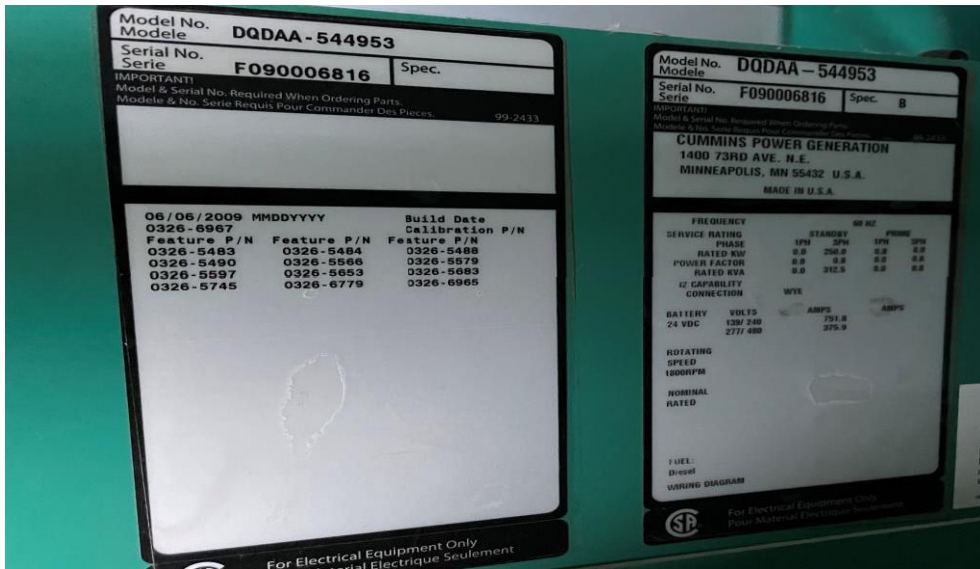

# EAST COULEE

Generator:

Model plate:

Filter:

19th Street

Generator:

Model Plate:

Filter:

**Rosedale**

Generator:

Model Plate:

Filter:

5th Street

Generator:

Model Plate:

Filter: