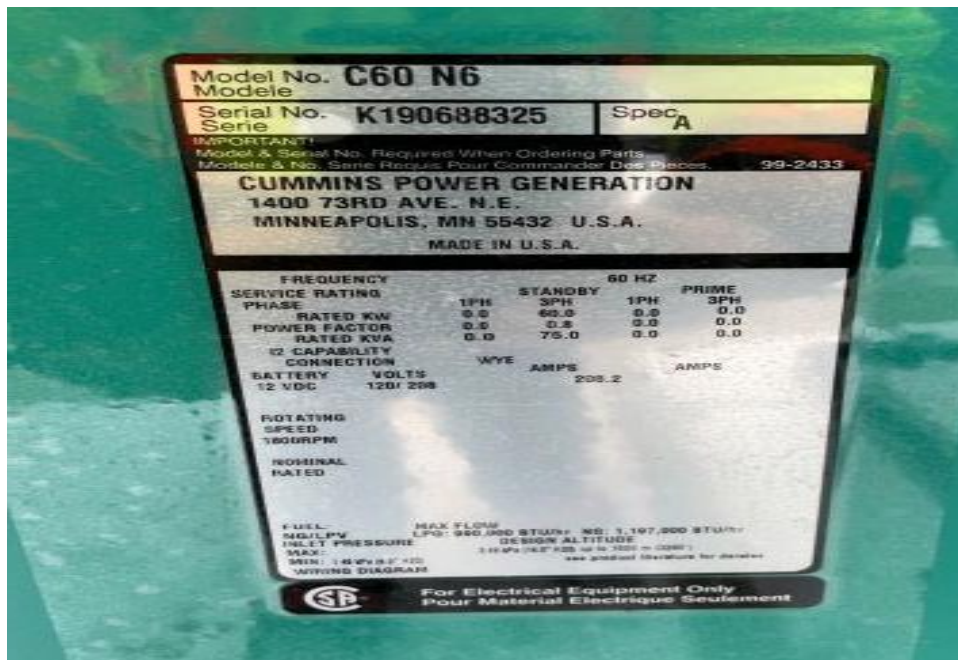

# EAST COULEE

Generator:

Model plate:

Filter:

19th Street

Generator:

Model Plate:

Filter:

**Rosedale**

Generator:

Model Plate:

Filter:

5th Street

Generator:

Model Plate:

Filter: