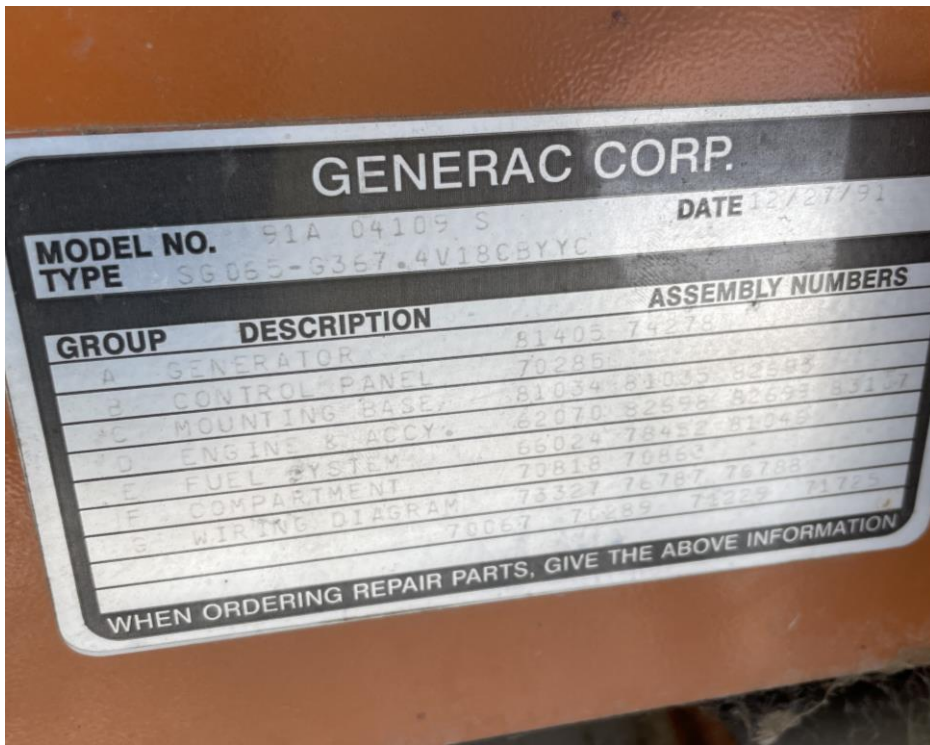

**Rosedale**

Generator:

Model Plate:

Filter:

5th Street

Generator:

Model Plate:

Filter:

# Midland

Generator:

Model Plate:

Filter:

North Drumheller

Generator:

Model Plate:

Filter: